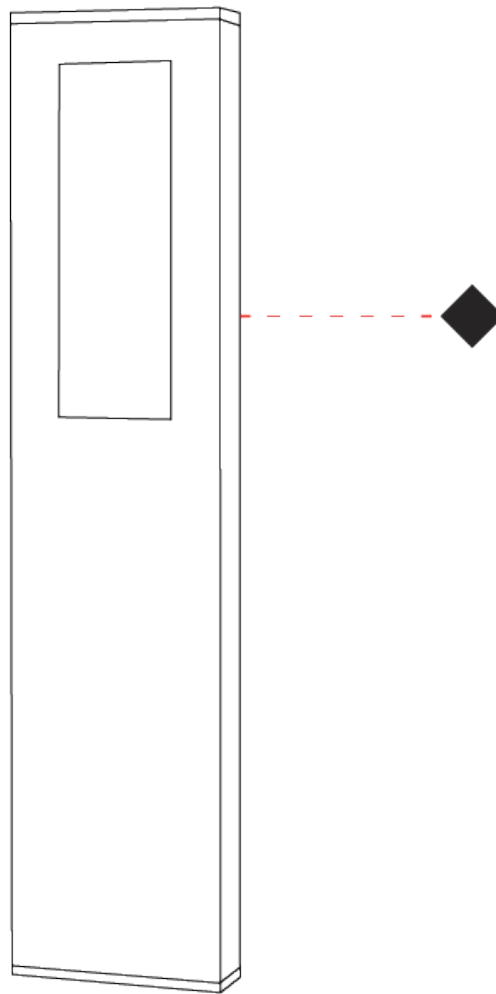

SLIM POST

E9B105-

PROJECT

TYPE

SPECIFIER

QUANTITY

DATE

E